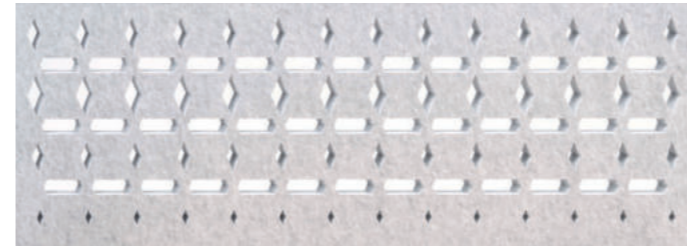

MORE
INSPIRATIONS

PURE FLEECE COLOURS

LTH52

LTH63

LTH50

LTH47

LTH60

LTH65

BLAZER LITE COLOURS

Matrix

PURE FLEECE CUTOUTS

LC175

LC079

LC422

LC415

LC433

LC419

LUCIA CS COLOURS