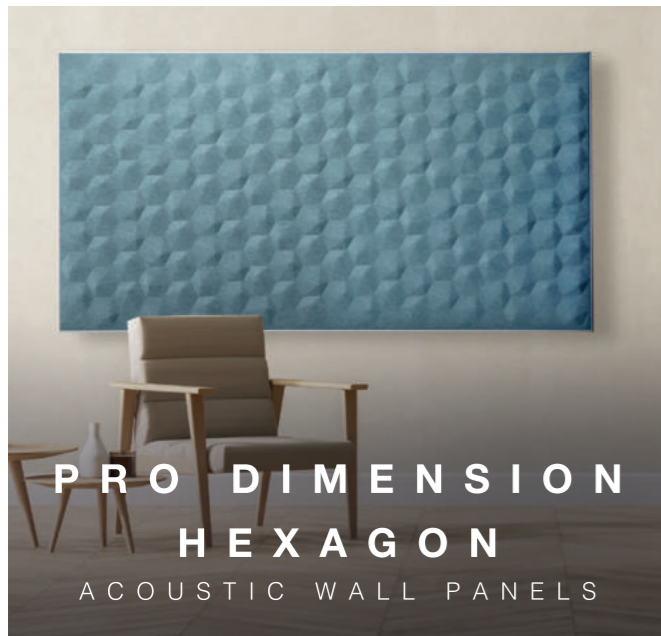

MORE
INSPIRATIONS

Amarena 54

EASY TO CLEAN COLOURS

PRO DIMENSION

WALL & CEILING SOLUTIONS

Orange

Sky blue

Lime