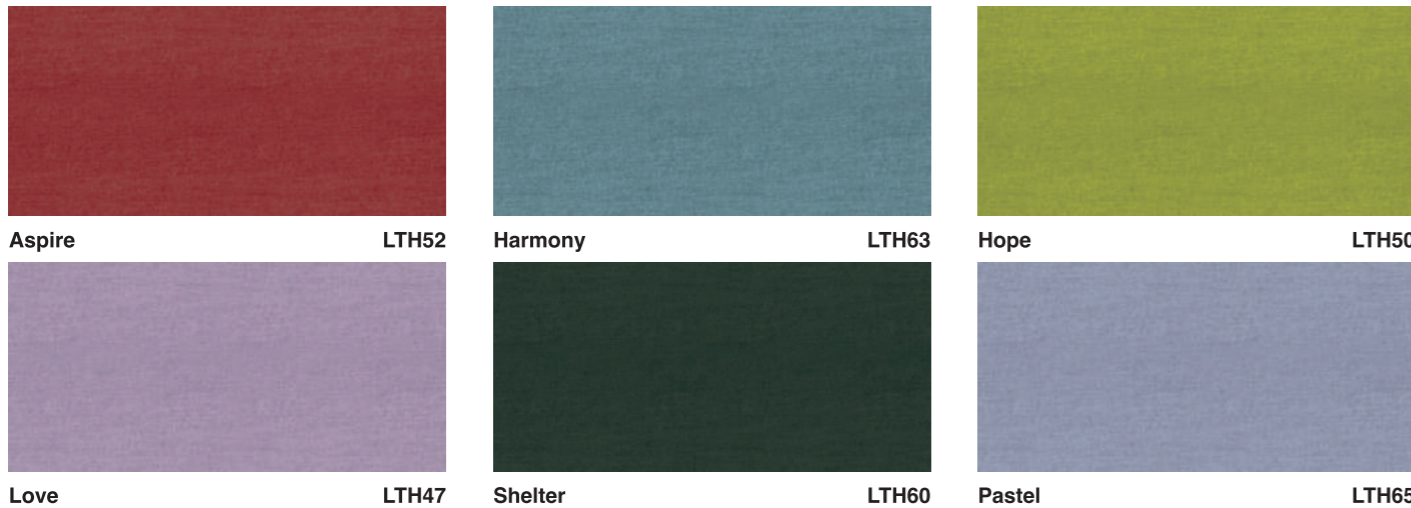

SILENT LINE X PLUS CONFIGURATIONS

BLAZER LITE COLOURS